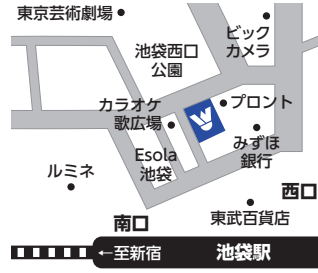

# WEMBLEY

BADMINTON PRO-SHOP for FINE WINNERS.

**GAKUDAI**  
03-3716-2626

**IKEBUKURO**  
03-5952-7070

**YOKOHAMA**  
045-317-5959

**SHIN-YURI**  
044-965-4411

**SHINJUKU**  
03-5366-6555

**AKIHABARA**  
03-5829-9779