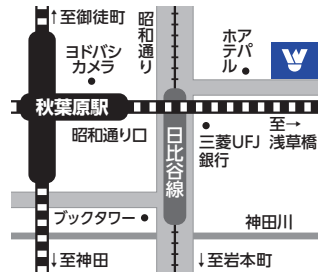

# WEMBLEY

BADMINTON PRO-SHOP for FINE WINNERS.

**GAKUDAI**  
03-3716-2626

**IKEBUKURO**  
03-5952-7070

**YOKOHAMA**  
045-317-5959

**SHIN-YURI**  
044-965-4411

**SHINJUKU**  
03-5366-6555

**AKIHABARA**  
03-5829-9779