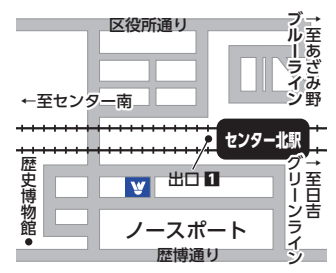

CENTER-KITA
045-910-1171