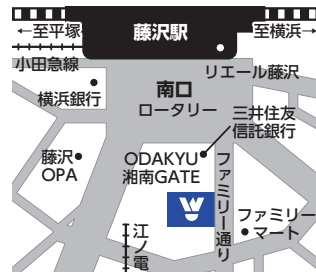

# WEMBLEY

BADMINTON PRO-SHOP for FINE WINNERS.

**GAKUDAI**  
03-3716-2626

**IKEBUKURO**  
03-5952-7070

**YOKOHAMA**  
045-317-5959

**SHIN-YURI**  
044-965-4411

**SHINJUKU**  
03-5366-6555

**AKIHABARA**  
03-5829-9779